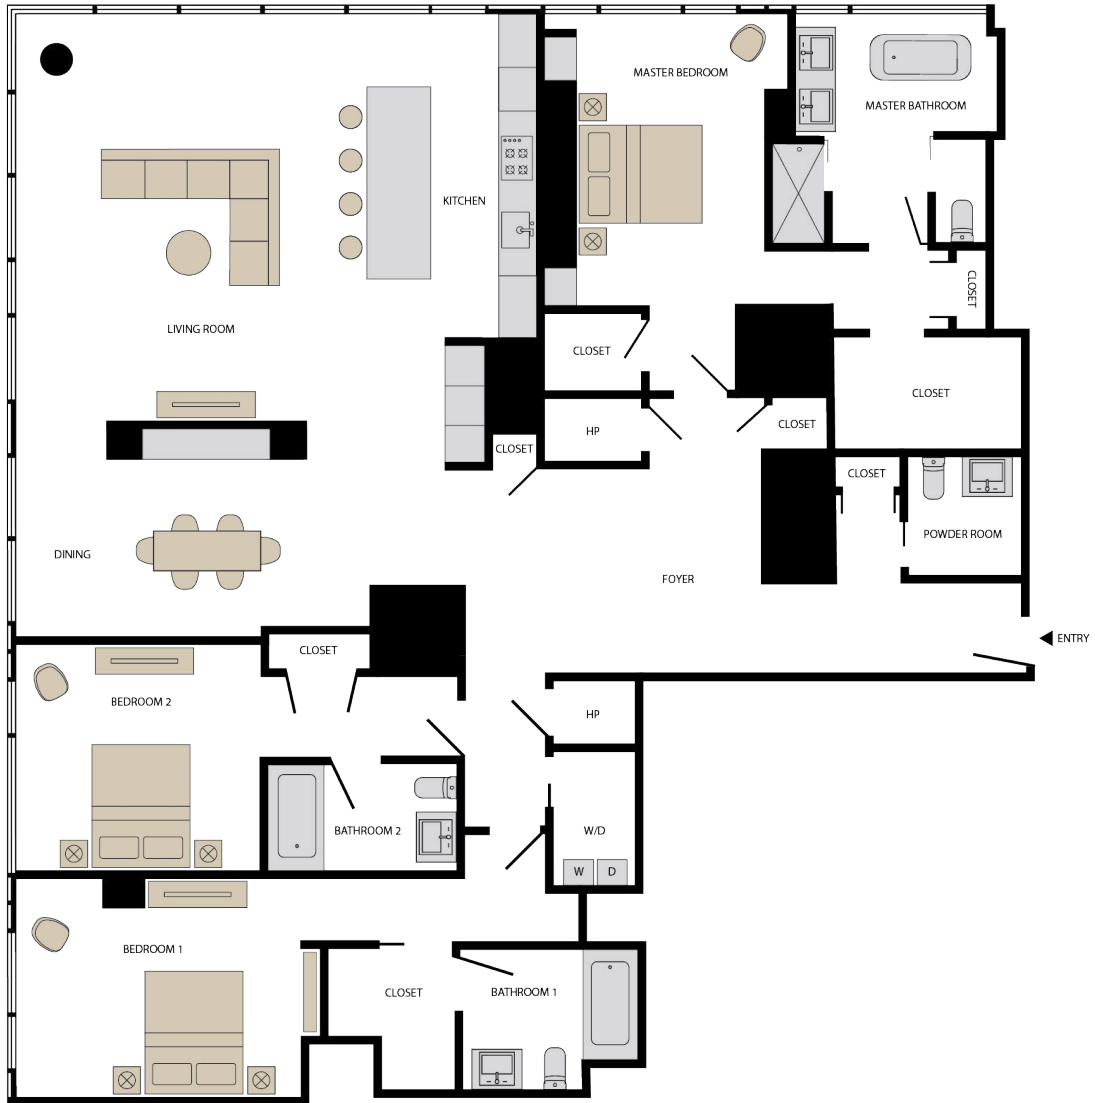

THEA AT METROPOLIS

PH 5801

3,317 SQ.FT.
3 BEDS / 3.5 BATHS

NOTES

NORTH

Open Daily 9am–6pm | 1000 West 8th Street, Los Angeles, California 90017 | 213.488.THEA | TheaDTLA.com

Floor plans are artist's rendering. All dimensions are approximate. Actual product and specifications may vary in dimension or detail. Not all features are available in every apartment. Prices and availability are subject to change. Please see a representative for details.