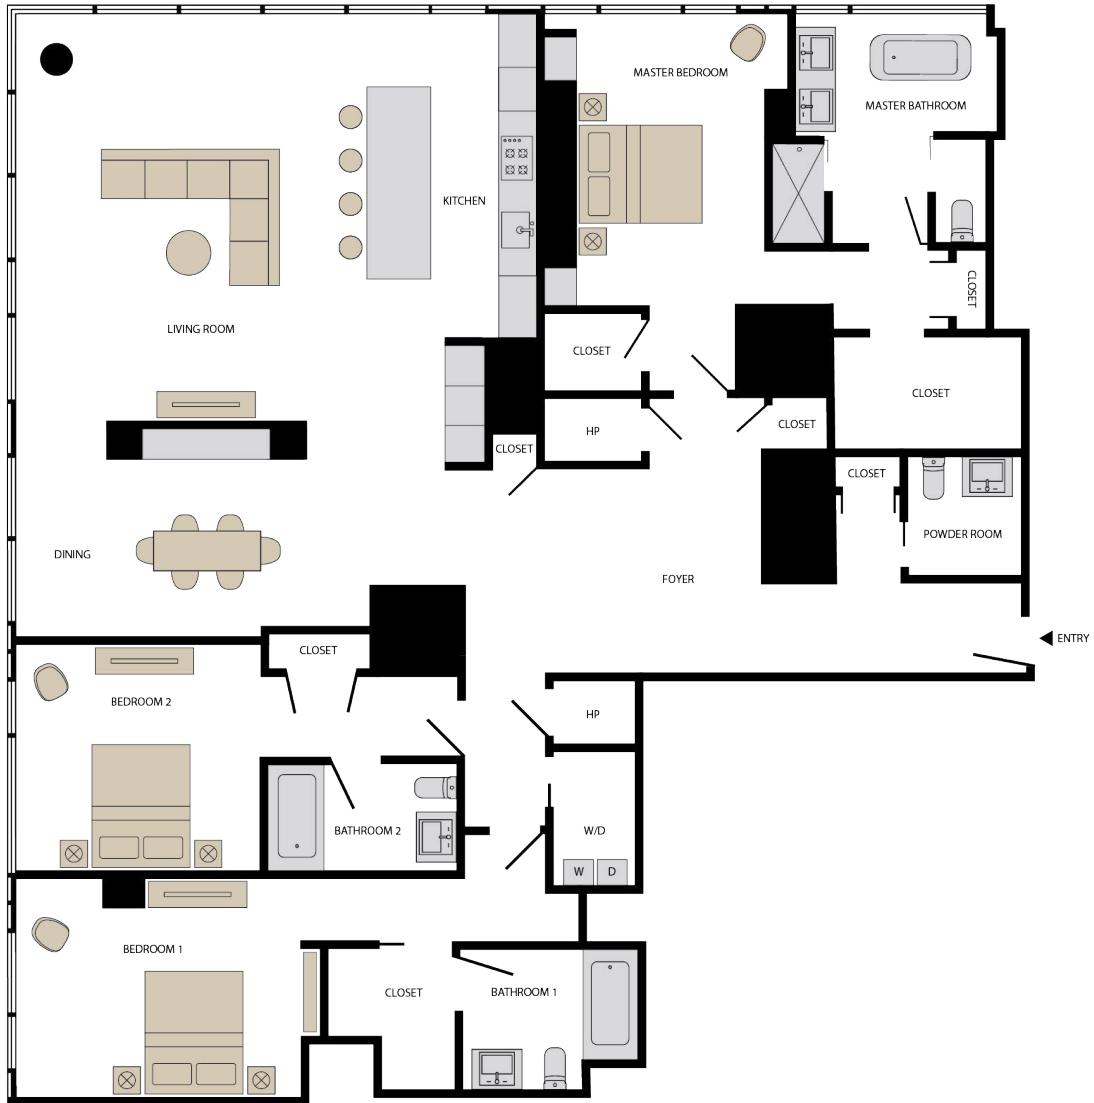

THEA AT METROPOLIS

PH 5901

3,317 SQ.FT.
3 BEDS / 3.5 BATHS

NOTES

NORTH

Open Daily 9am–6pm | 1000 West 8th Street, Los Angeles, California 90017 | 213.488.THEA | TheaDTLA.com

Floor plans are artist's rendering. All dimensions are approximate. Actual product and specifications may vary in dimension or detail. Not all features are available in every apartment. Prices and availability are subject to change. Please see a representative for details.